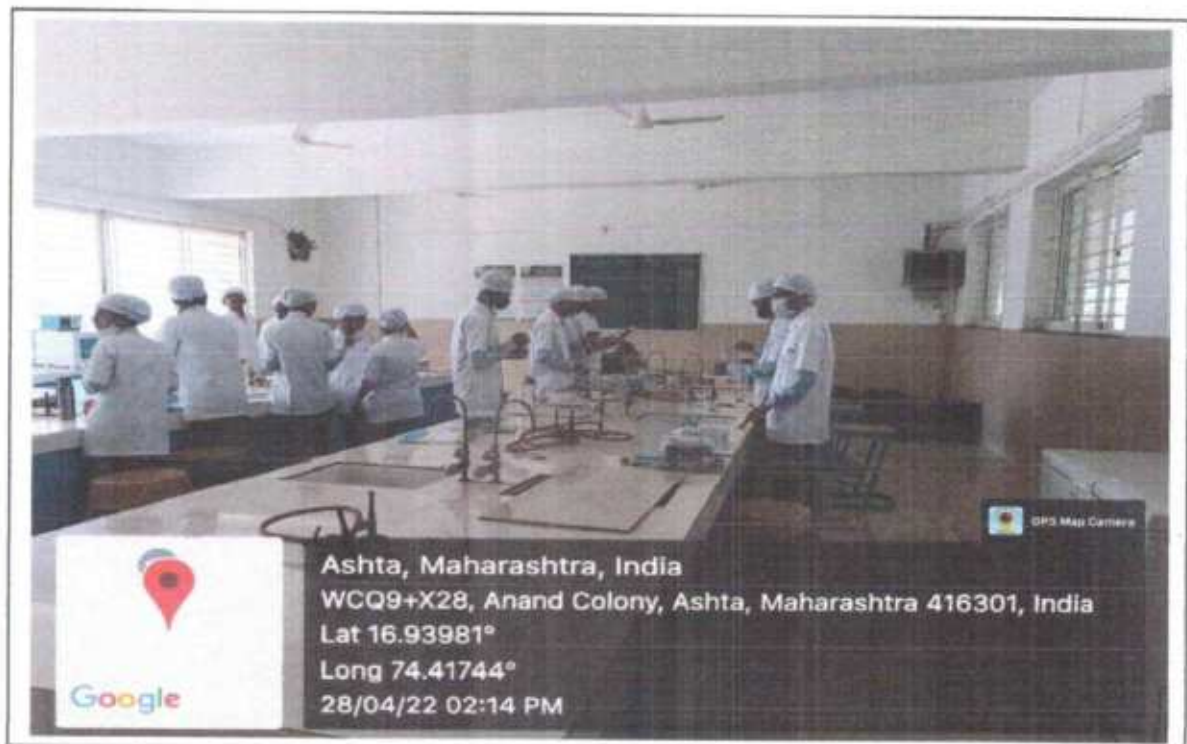

Sant Dnyaneshwar Sikshan Sanstha's
Annasaheb Dange College of B. Pharmacy, Ashta
Ashta, Tal: Walwa, Dist: Sangli, Maharashtra, India – 416301

CHEMISTRY LABORATORIES