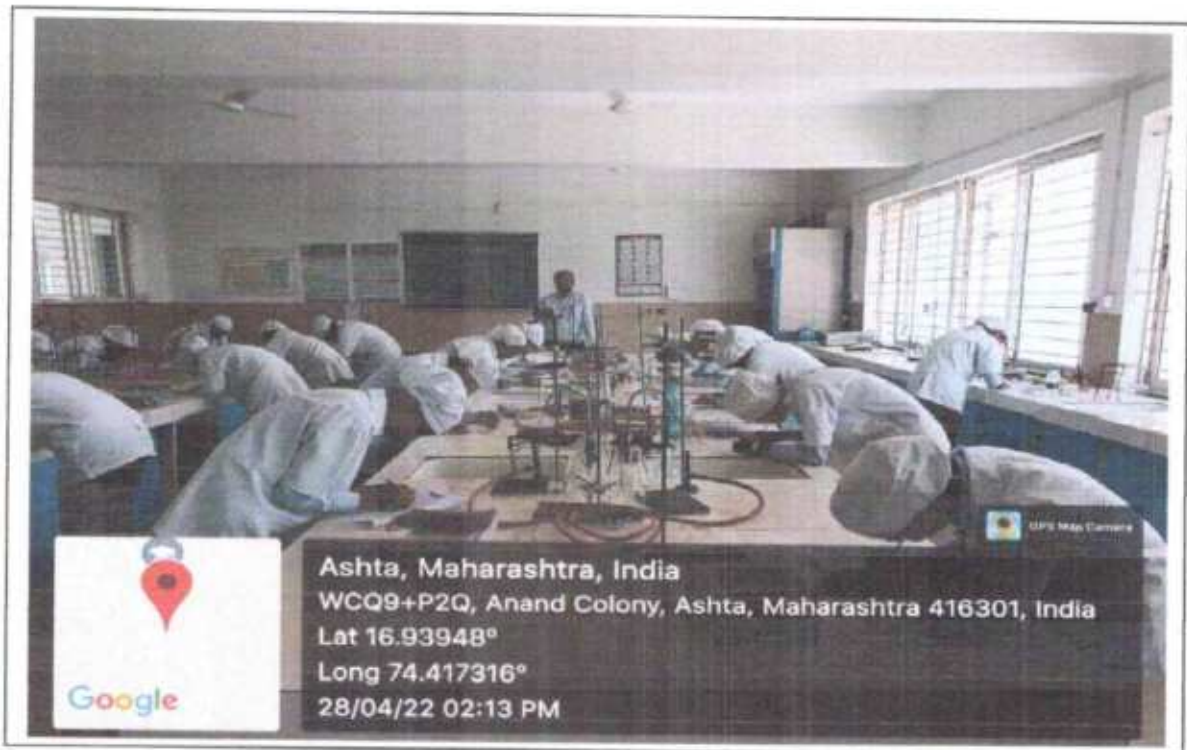

Sant Dnyaneshwar Sikshan Sanstha's
Annasaheb Dange College of B. Pharmacy, Ashta
Ashta, Tal: Walwa, Dist: Sangli, Maharashtra, India – 416301

CHEMISTRY LABORATORIES