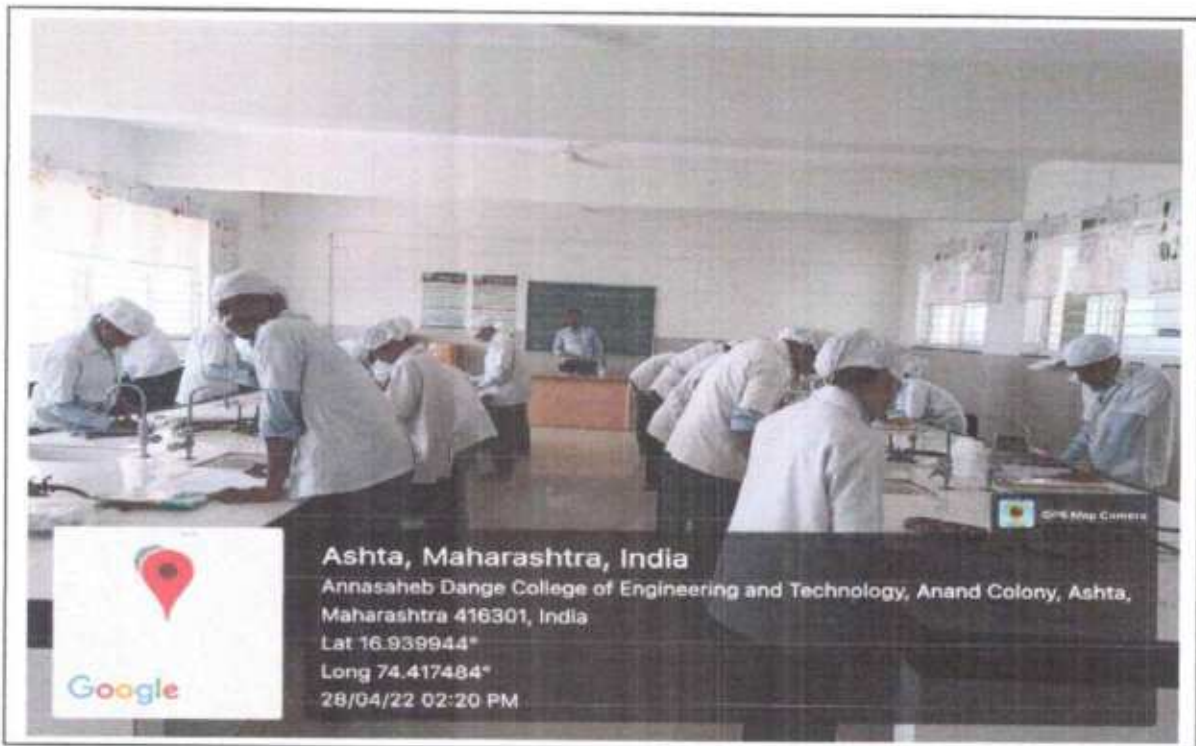

Sant Dnyaneshwar Sikshan Sanstha's
Annasaheb Dange College of B. Pharmacy, Ashta
Ashta, Tal: Walwa, Dist: Sangli, Maharashtra, India – 416301

PHARMACOGNOCY LABORATORY