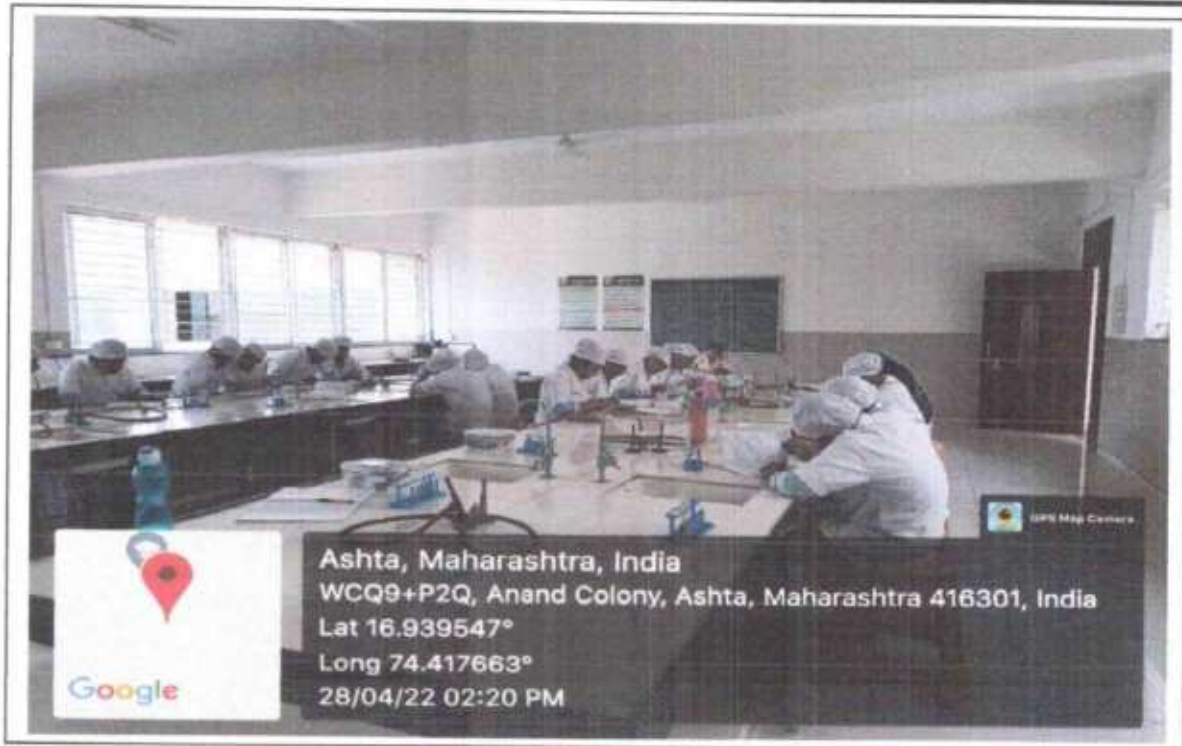

Sant Dnyaneshwar Sikshan Sanstha's
Annasaheb Dange College of B. Pharmacy, Ashta
Ashta, Tal: Walwa, Dist: Sangli, Maharashtra, India – 416301

Ashta, Maharashtra, India
WCQ9+P2Q, Anand Colony, Ashta, Maharashtra 416301, India
Lat 16.939547°
Long 74.417663°
28/04/22 02:20 PM