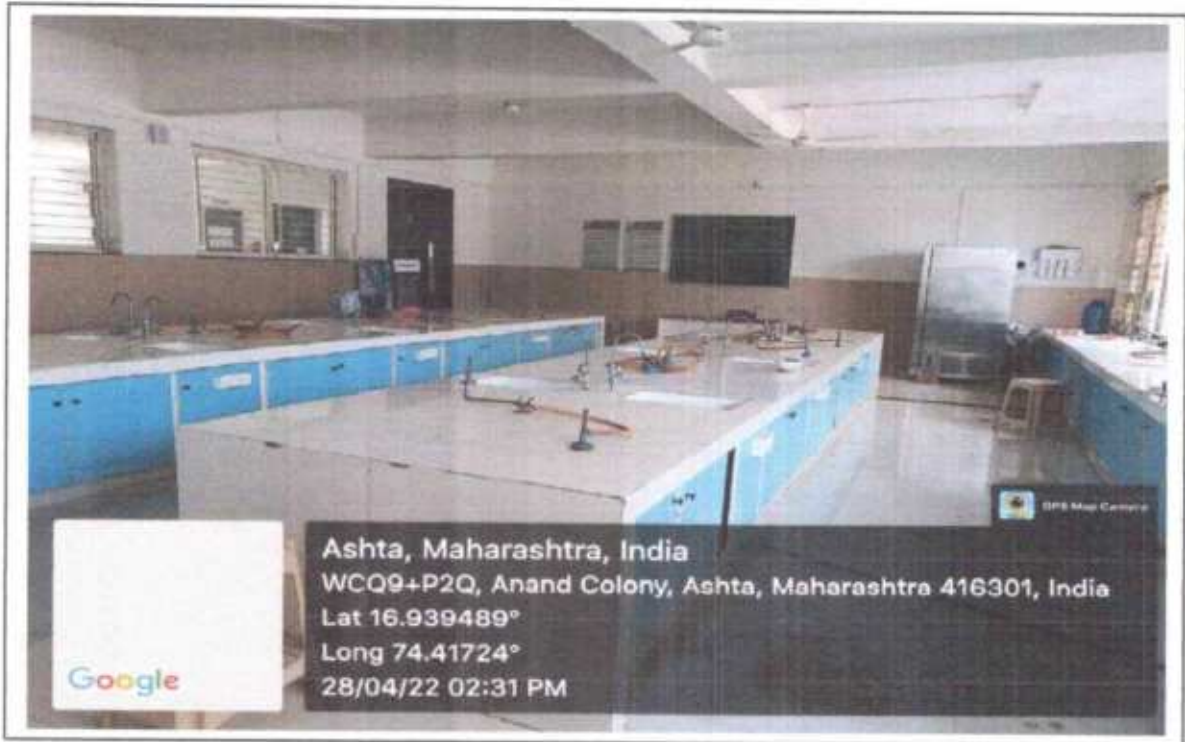

LABORATORIES PHARMACEUTICS LABORATORIES

Sant Dnyaneshwar Sikshan Sanstha's
Annasaheb Dange College of B. Pharmacy, Ashta
Ashta, Tal: Walwa, Dist: Sangli, Maharashtra, India – 416301

MACHINE ROOM

Sant Dnyaneshwar Sikshan Sanstha's
Annasaheb Dange College of B. Pharmacy, Ashta
Ashta, Tal: Walwa, Dist: Sangli, Maharashtra, India – 416301