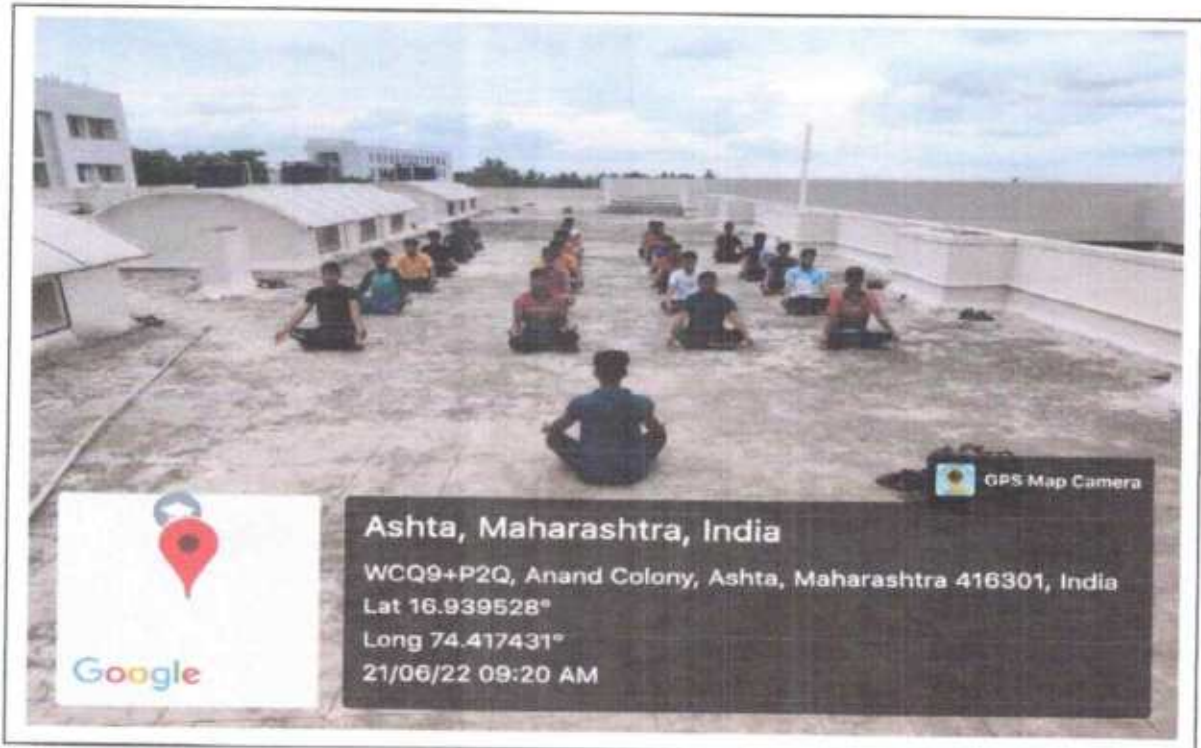

Sant Dnyaneshwar Sikshan Sanstha's
Annasaheb Dange College of B. Pharmacy, Ashta
Ashta, Tal: Walwa, Dist: Sangli, Maharashtra, India – 416301

MUSIC AND YOGA CENTRE

Sant Dnyaneshwar Sikshan Sanstha's
Annasaheb Dange College of B. Pharmacy, Ashta
Ashta, Tal: Walwa, Dist: Sangli, Maharashtra, India – 416301