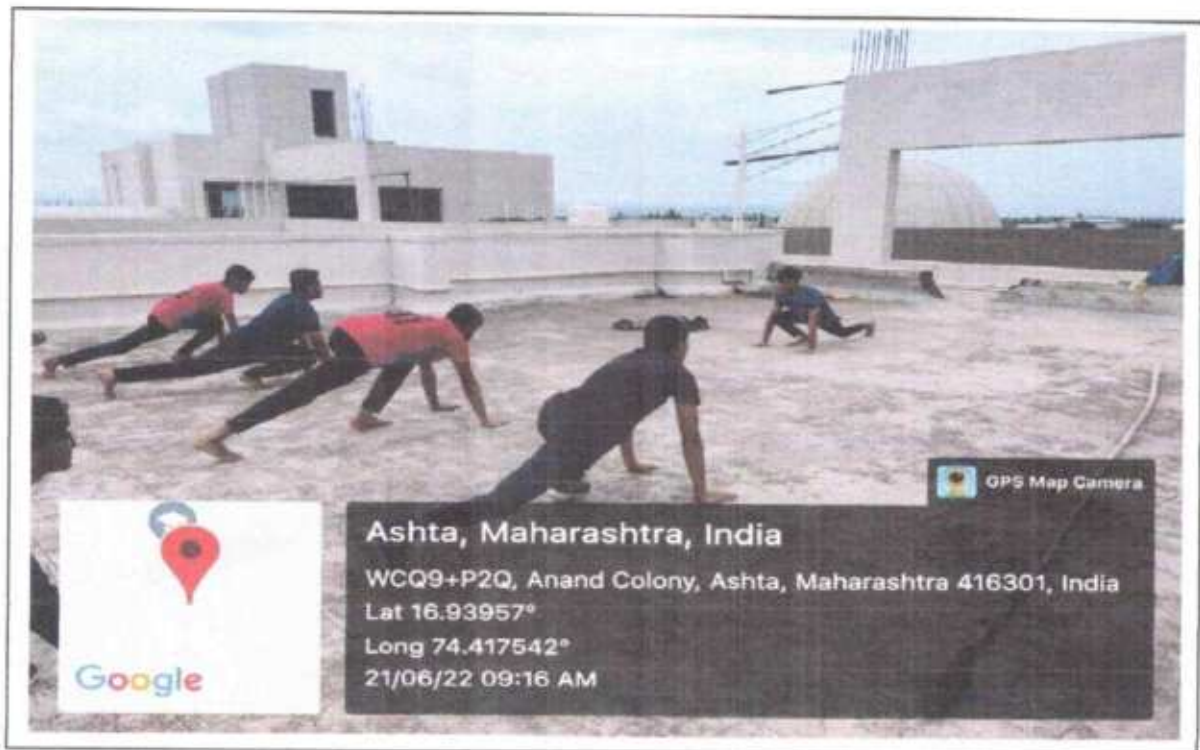

Sant Dnyaneshwar Sikshan Sanstha's
Annasaheb Dange College of B. Pharmacy, Ashta
Ashta, Tal: Walwa, Dist: Sangli, Maharashtra, India – 416301

MUSIC AND YOGA CENTRE

Sant Dnyaneshwar Sikshan Sanstha's
Annasaheb Dange College of B. Pharmacy, Ashta
Ashta, Tal: Walwa, Dist: Sangli, Maharashtra, India – 416301