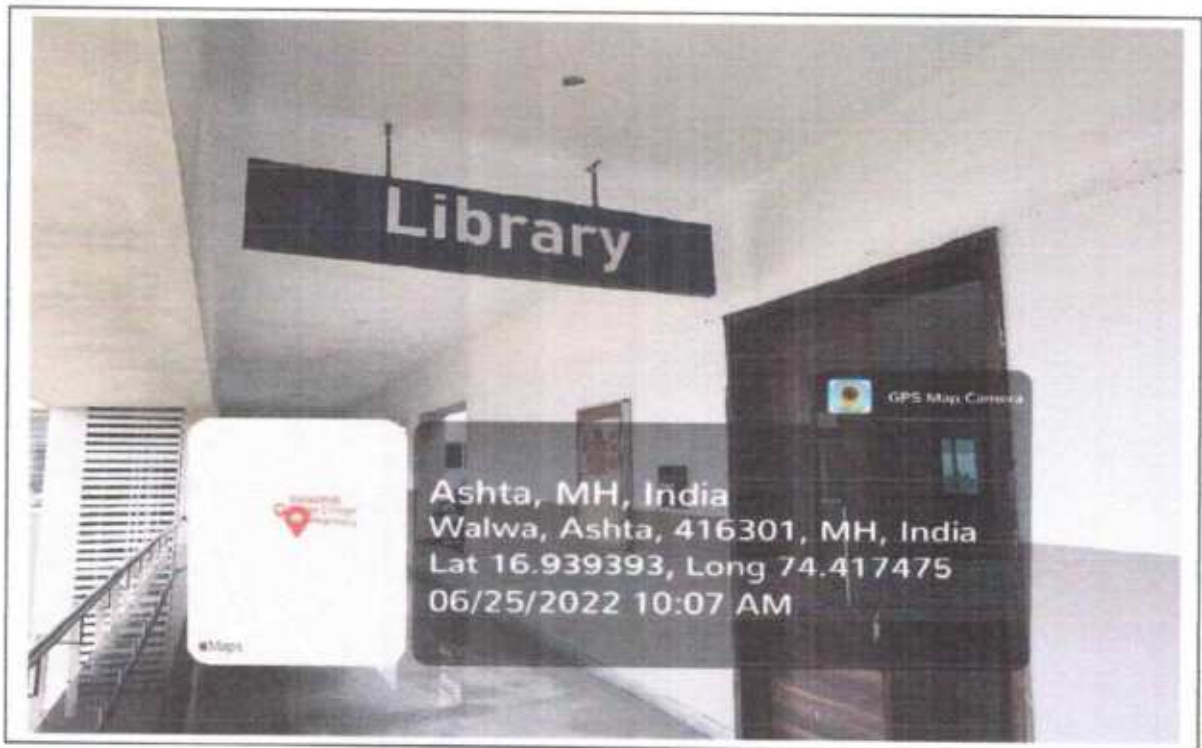

Sant Dnyaneshwar Sikshan Sanstha's
Annasaheb Dange College of B. Pharmacy, Ashta
Ashta, Tal: Walwa, Dist: Sangli, Maharashtra, India – 416301

PHARMACOGNOCY LABORATORY

COMPUTER LABORATORY

LIBRARY

Sant Dnyaneshwar Sikshan Sanstha's
Annasaheb Dange College of B. Pharmacy, Ashta
Ashta, Tal: Walwa, Dist: Sangli, Maharashtra, India – 416301